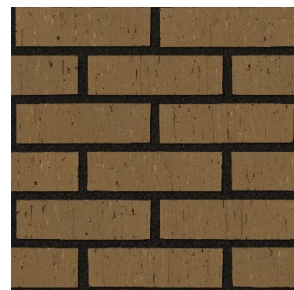

500 Classic Virtual Brick Sample

<i>Size</i>	<i>Available Textures</i>
<i>Closure</i>	<i>Velour</i>
<i>Modular</i>	<i>Velour</i>
<i>Utility</i>	<i>Velour</i>
<i>King</i>	<i>Velour</i>

Contact Information

Grout Selections

Gray

Buff

Red

Brown

Black

Closeup

Colors shown are intended as a guide only and may vary. To ensure color accuracy call for a sample.