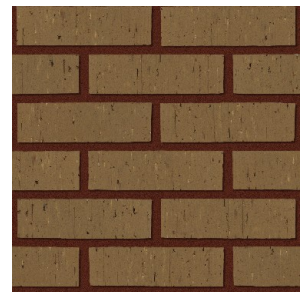

500 Classic Virtual Brick Sample

<i>Size</i>	<i>Available Textures</i>
<i>Closure</i>	<i>Velour</i>
<i>Modular</i>	<i>Velour</i>
<i>Utility</i>	<i>Velour</i>
<i>King</i>	<i>Velour</i>

Contact Information

Grout Selections

Gray

Buff

Red

Brown

Black

Closeup

Colors shown are intended as a guide only and may vary. To ensure color accuracy call for a sample.