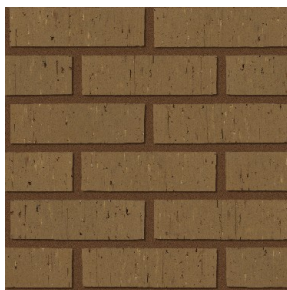

500 Classic Virtual Brick Sample

<i>Size</i>	<i>Available Textures</i>
<i>Closure</i>	<i>Velour</i>
<i>Modular</i>	<i>Velour</i>
<i>Utility</i>	<i>Velour</i>
<i>King</i>	<i>Velour</i>

Contact Information

Grout Selections

Gray

Buff

Red

Brown

Black

Closeup

Colors shown are intended as a guide only and may vary. To ensure color accuracy call for a sample.