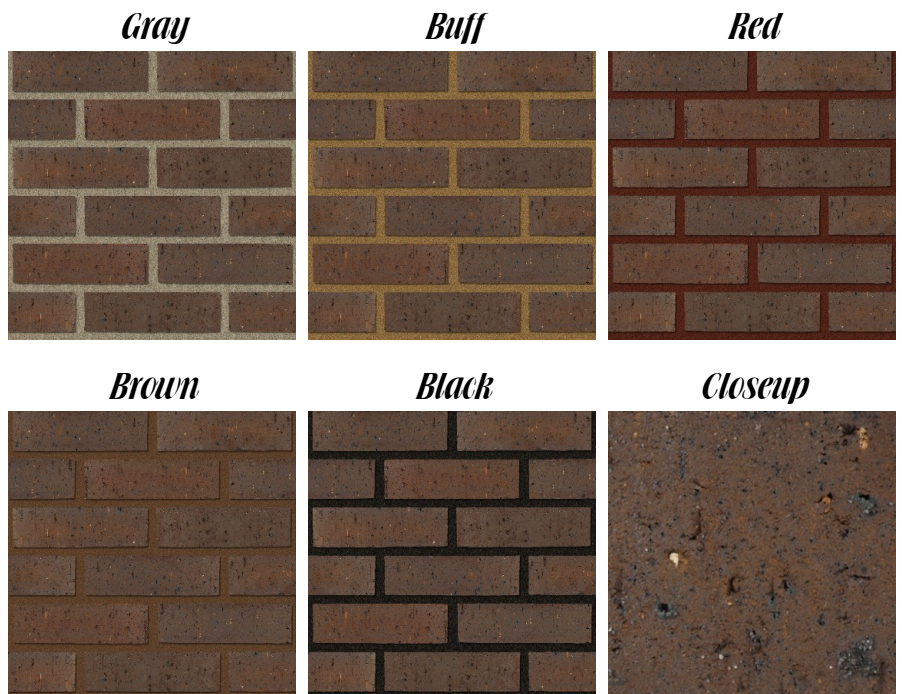

Grout Selections

Colors shown are intended as a guide only and may vary. To ensure color accuracy call for a sample.