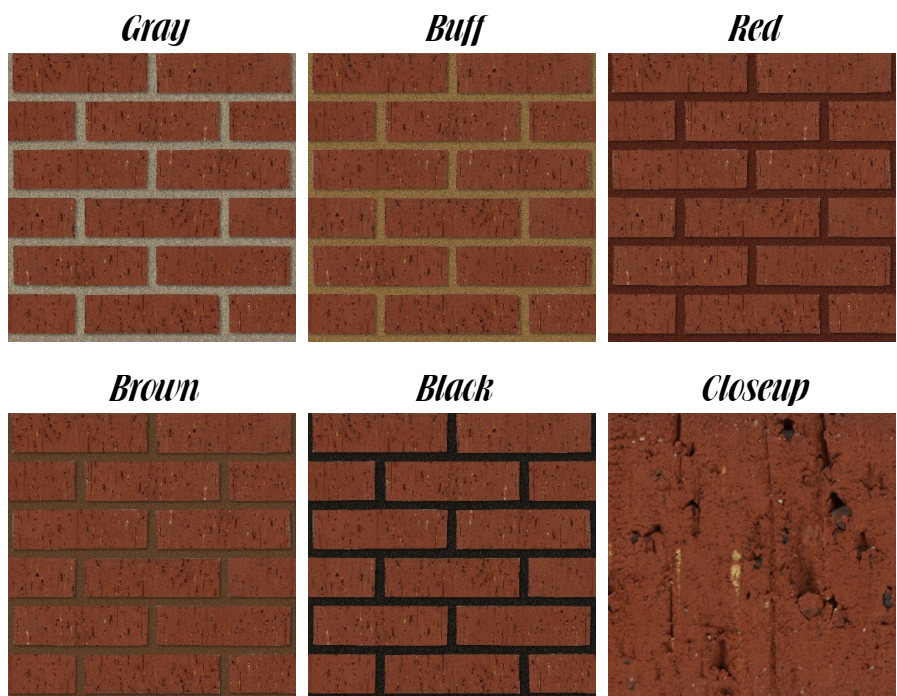

Grout Selections

Colors shown are intended as a guide only and may vary. To ensure color accuracy call for a sample.