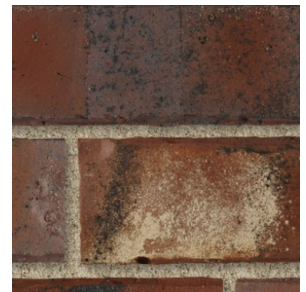

Old Cheyenne Virtual Brick Sample

<i>Size</i>	<i>Available Textures</i>
<i>Modular</i>	<i>Edge Roller Smooth</i>
<i>Western King</i>	<i>Edge Roller Smooth</i>

Contact Information

Mail:

*Kansas Brick and Tile
767 N US Hwy 281
Hoisington, KS 67544*

Buff

Red

Brown

Black

Closeup

Colors shown are intended as a guide only and may vary. To ensure color accuracy call for a sample.